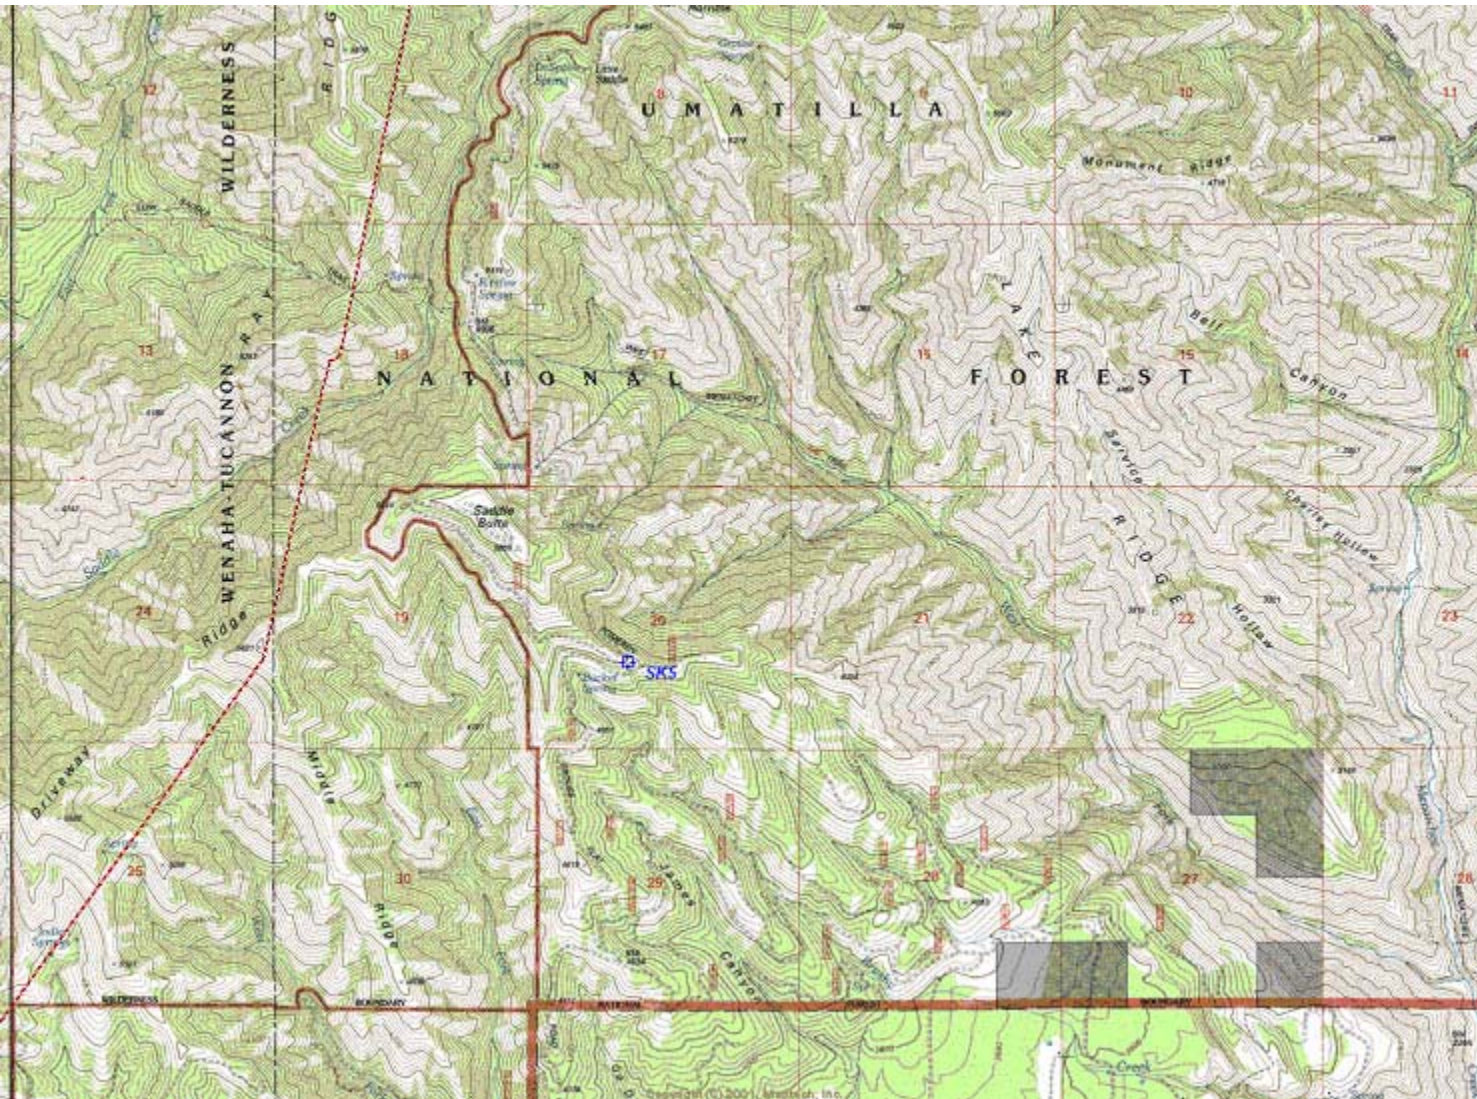

Wallowa Resources Noxious Weed Bounty Maps 2005-2006
Spotted Knapweed Known Distribution

Blue polygons indicate Spotted Knapweed infestations and blue markers indicate small patches

Washington - Saddle Butte Area Known Sites

Wallowa Resources Noxious Weed Bounty Maps 2005-2006
Spotted Knapweed Known Distribution

Blue polygons indicate Spotted Knapweed infestations and blue markers indicate small patches

Washington - Puffer Butte Area Known Sites