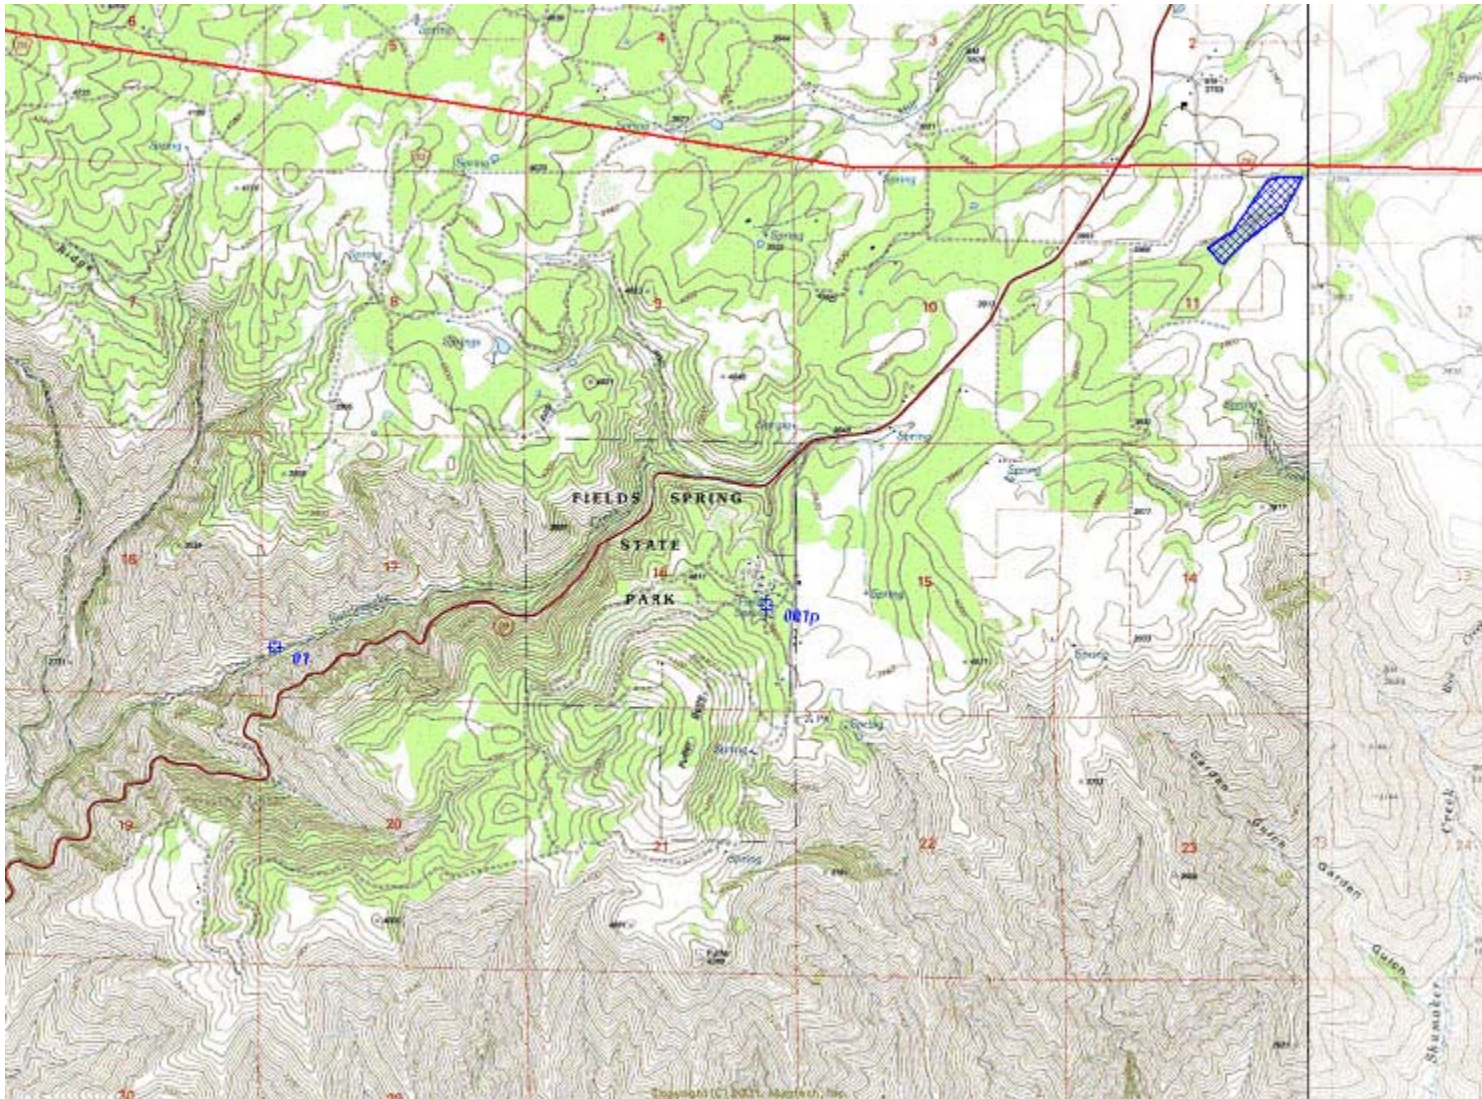

Wallowa Resources Noxious Weed Bounty Maps 2005-2006
Spotted Knapweed Known Distribution

Blue polygons indicate Spotted Knapweed infestations and blue markers indicate small patches

Washington - Saddle Butte Area Known Sites

Wallowa Resources Noxious Weed Bounty Maps 2005-2006
Spotted Knapweed Known Distribution

Blue polygons indicate Spotted Knapweed infestations and blue markers indicate small patches

Washington - Puffer Butte Area Known Sites